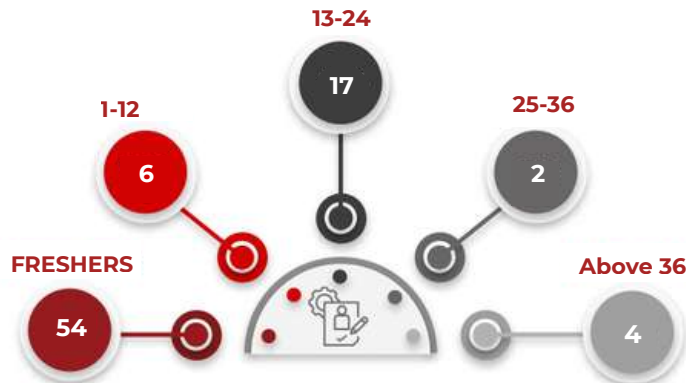

**SCHOOL OF MANAGEMENT AND ENTREPRENEURSHIP
INDIAN INSTITUTE OF TECHNOLOGY JODHPUR**

SUMMER PLACEMENT REPORT 2026

MBA

WORK EXPERIENCE (IN MONTHS)

GENDER DIVERSITY

AVERAGE AGE

EXPERIENCE BACKGROUND

AVERAGE WORKEX

EDUCATION BACKGROUND

GEOGRAPHIC DIVERSITY

PLACEMENT STATISTICS

SUMMER PLACEMENT HIGHLIGHTS 2024-2026

Highest Stipend

₹ 60K

Average Stipend

₹ 33K