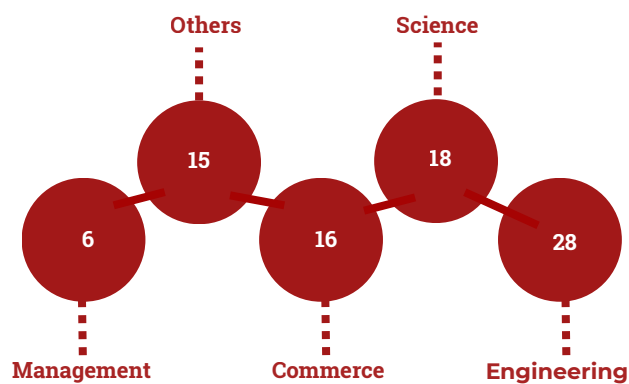

**SCHOOL OF MANAGEMENT AND ENTREPRENEURSHIP
INDIAN INSTITUTE OF TECHNOLOGY JODHPUR**

SUMMER PLACEMENT REPORT 2026

MBA

WORK EXPERIENCE (IN MONTHS)

GENDER DIVERSITY

AVERAGE AGE

EXPERIENCE BACKGROUND

AVERAGE WORKEX

EDUCATION BACKGROUND

GEOGRAPHIC DIVERSITY

PLACEMENT STATISTICS

SUMMER PLACEMENT HIGHLIGHTS 2024-2026

Highest Stipend

₹ 60K

Average Stipend

₹ 33K

Median Stipend

₹ 30K

Organization Sector

*100% placement secured *Round Off Overall Stipend for 2 months in INR

OUR PROMINENT RECRUITERS

DOMAIN WISE SPLIT

DOMAIN	COMPANIES	SPLIT
Banking & Financial Services (BFSI)	   	21.40%
Consulting & Advisory	  	25.70%
FMCG / D2C / Consumer Brands	   	11.40%
Healthcare & Pharma	  	7.14%
Information Technology / Tech Services	    	15.70%
Logistics, Travel & Infrastructure	  	8.57%
Manufacturing & Industrial	    	10%