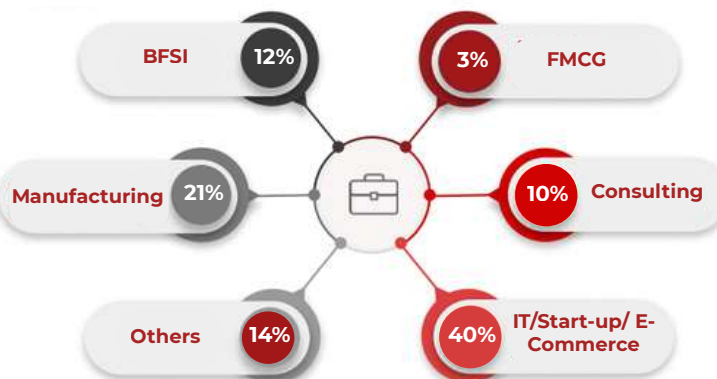

**SCHOOL OF MANAGEMENT AND ENTREPRENEURSHIP
INDIAN INSTITUTE OF TECHNOLOGY JODHPUR**

SUMMER PLACEMENT REPORT 2026

MBA

WORK EXPERIENCE (IN MONTHS)

GENDER DIVERSITY

AVERAGE AGE

EXPERIENCE BACKGROUND

AVERAGE WORKEX

EDUCATION BACKGROUND

GEOGRAPHIC DIVERSITY

PLACEMENT STATISTICS

SUMMER PLACEMENT HIGHLIGHTS 2024-2026

Highest Stipend

₹ 60K

Average Stipend

₹ 33K

Median Stipend

₹ 30K

Organization Sector

*100% placement secured *Round Off Overall Stipend for 2 months in INR

OUR PROMINENT RECRUITERS

DOMAIN WISE SPLIT

DOMAIN	COMPANIES	SPLIT
Banking & Financial Services (BFSI)	   	21.40%
Consulting & Advisory	  	25.70%
FMCG / D2C / Consumer Brands	   	11.40%
Healthcare & Pharma	  	7.14%
Information Technology / Tech Services	    	15.70%
Logistics, Travel & Infrastructure	  	8.57%
Manufacturing & Industrial	    	10%