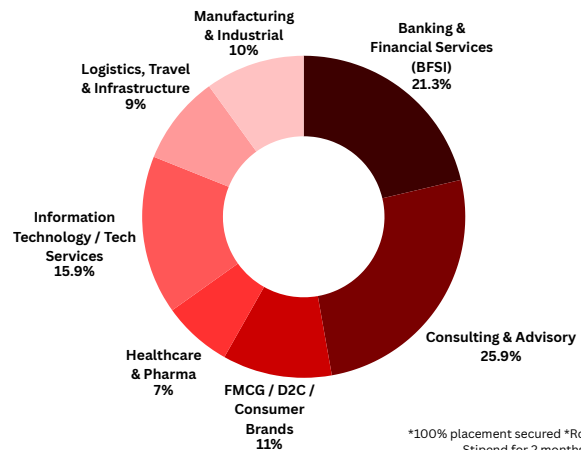

EDUCATION BACKGROUND

GEOGRAPHIC DIVERSITY

PLACEMENT STATISTICS

SUMMER PLACEMENT HIGHLIGHTS 2024-2026

Highest Stipend

₹ 60K

Average Stipend

₹ 33K

Median Stipend

₹ 30K

Organization Sector

*100% placement secured *Round Off Overall Stipend for 2 months in INR

OUR PROMINENT RECRUITERS

DOMAIN WISE SPLIT

DOMAIN	COMPANIES	SPLIT
Banking & Financial Services (BFSI)	   	21.40%
Consulting & Advisory	  	25.70%
FMCG / D2C / Consumer Brands	   	11.40%
Healthcare & Pharma	  	7.14%
Information Technology / Tech Services	    	15.70%
Logistics, Travel & Infrastructure	  	8.57%
Manufacturing & Industrial	    	10%